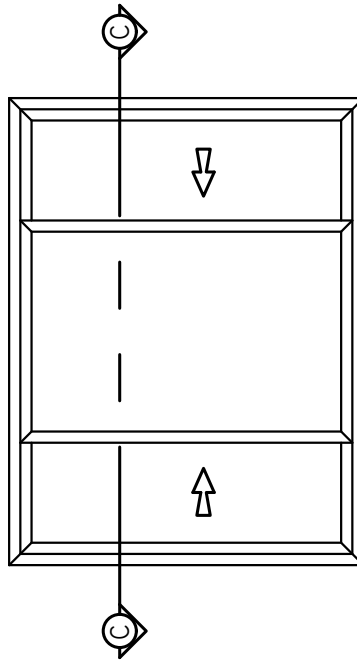

NOT TO SCALE

NUCON[®]
 THREE-LITE SLIDER
 NEW CONSTRUCTION WINDOW
 WELDED ASSEMBLY
 NO "J" CHANNEL FILLER

WINDOW CORP.

Route 100, Pascoag, Rhode Island 02859

TEL: (401) 568-3061

FAX: (401) 568-2273

www.lockheedwindow.com