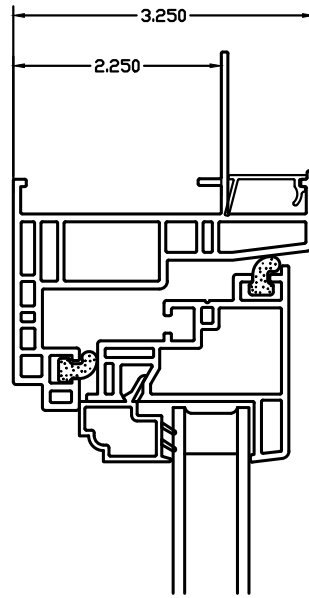

SECTION "C-C"
NOT TO SCALE

SECTION "D-D"
NOT TO SCALE

NUCON[®]
THREE-LITE CASEMENT
NEW CONSTRUCTION WINDOW
WELDED ASSEMBLY
NO "J" CHANNEL FILLER

NOT TO SCALE

WINDOW CORP.

Route 100, Pascoag, Rhode Island 02859