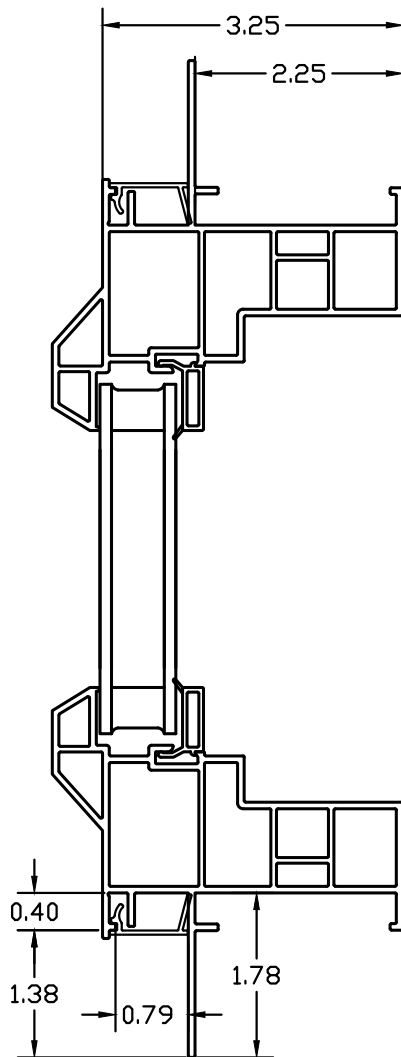

SECTION "B-B"
NOT TO SCALE

SECTION "A-A"
NOT TO SCALE

NUCON[®]
FIXED PICTURE WINDOW
NEW CONSTRUCTION WINDOW
WELDED ASSEMBLY
NO "J" CHANNEL FILLER

NOT TO SCALE

WINDOW CORP.

Route 100, Pascoag, Rhode Island 02859
TEL: (401) 568-3061
FAX: (401) 568-2273
www.lockheedwindow.com