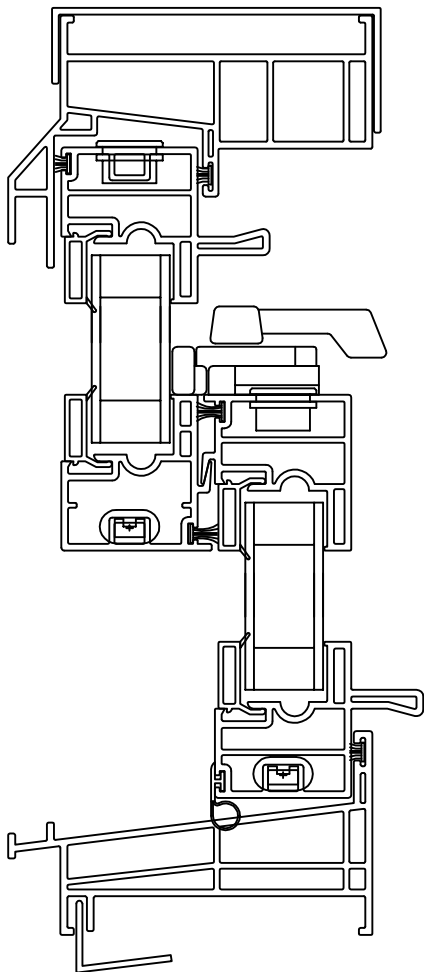

**SECTION "B-B"**  
NOT TO SCALE

**SECTION "A-A"**  
NOT TO SCALE

**MONARCH™**  
DOUBLE HUNG  
WELDED ASSEMBLY

NOT TO SCALE

WINDOW CORP.

Route 100, Pascoag, Rhode Island 02859

TEL: (401) 568-3061

FAX: (401) 568-2273