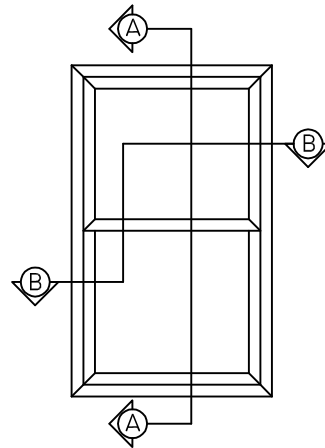

**SECTION "B-B"**  
NOT TO SCALE

**SECTION "A-A"**  
NOT TO SCALE

**MONARCH™**  
DOUBLE HUNG  
WELDED ASSEMBLY

NOT TO SCALE

WINDOW CORP.

Route 100, Pascoag, Rhode Island 02859

TEL: (401) 568-3061

FAX: (401) 568-2273