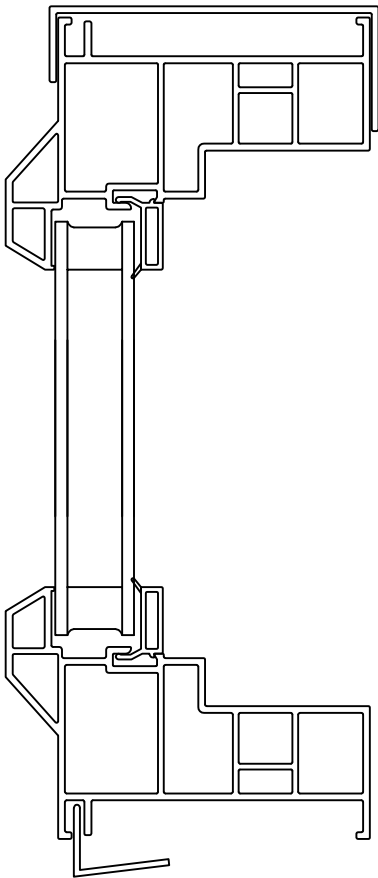

SECTION "B-B"
NOT TO SCALE

SECTION "A-A"
NOT TO SCALE

MONARCH™
PICTURE WINDOW
WELDED ASSEMBLY

WINDOW CORP.

Route 100, Pascoag, Rhode Island 02859

TEL: (401) 568-3061

FAX: (401) 568-2273

www.lockheedwindow.com