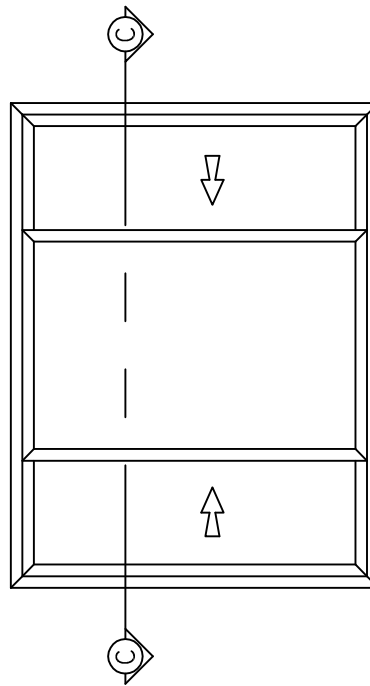

SECTION 'C-C'
NOT TO SCALE

MONARCH™
THREE-LITE SLIDER
WELDED ASSEMBLY

NOT TO SCALE

WINDOW CORP.

Route 100, Pascoag, Rhode Island 02859

TEL: (401) 568-3061

FAX: (401) 568-2273

www.lockheedwindow.com