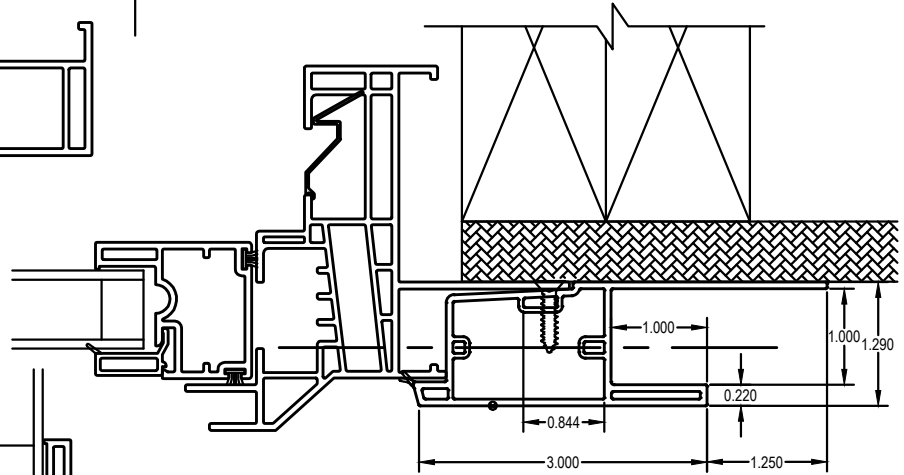

DOUBLE HUNG JAMB WITH
NEW ENGLAND FLAT CASING

NUCON[®]
DOUBLE HUNG NEW
CONSTRUCTION WINDOW
WELDED ASSEMBLY WITH
NEW ENGLAND
CASING AND SILL NOSE

NOT TO SCALE

WINDOW CORP.

Route 100, Pascoag, Rhode Island 02859