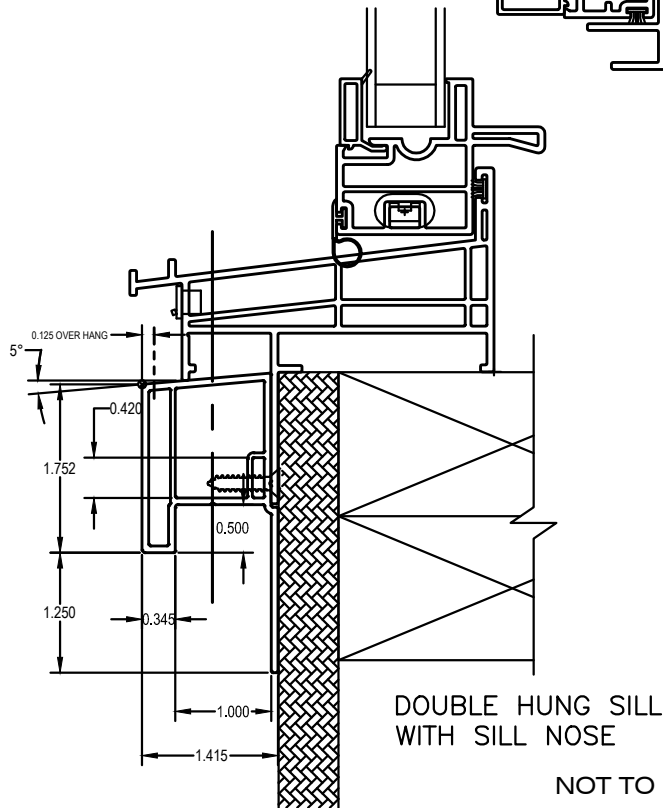

DOUBLE HUNG JAMB WITH
NEW ENGLAND FLAT CASING

NUCON[®]
DOUBLE HUNG NEW
CONSTRUCTION WINDOW
WELDED ASSEMBLY WITH
NEW ENGLAND
CASING AND SILL NOSE

NOT TO SCALE

WINDOW CORP.

Route 100, Pascoag, Rhode Island 02859