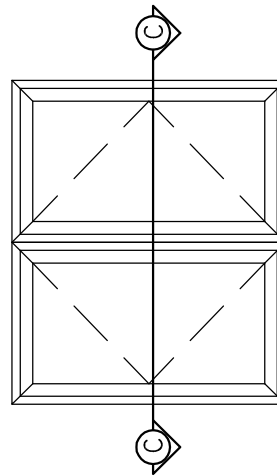

SECTION "C-C"
NOT TO SCALE

NUCON[®]
TWO-LITE CASEMENT
NEW CONSTRUCTION WINDOW
WELDED ASSEMBLY
WITH "J" CHANNEL

NOT TO SCALE

WINDOW CORP.

Route 100, Pascoag, Rhode Island 02859

TEL: (401) 568-3061

FAX: (401) 568-2273