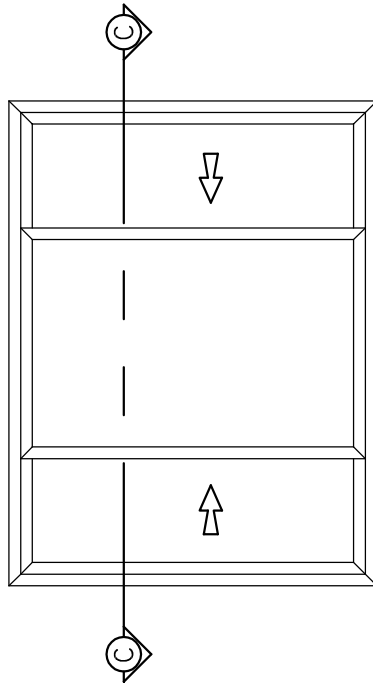

SECTION "C-C"
NOT TO SCALE

NOT TO SCALE

NUCON[®]
THREE-LITE SLIDER
NEW CONSTRUCTION WINDOW
WELDED ASSEMBLY
WITH "J" CHANNEL

WINDOW CORP.

Route 100, Pascoag, Rhode Island 02859

TEL: (401) 568-3061

FAX: (401) 568-2273