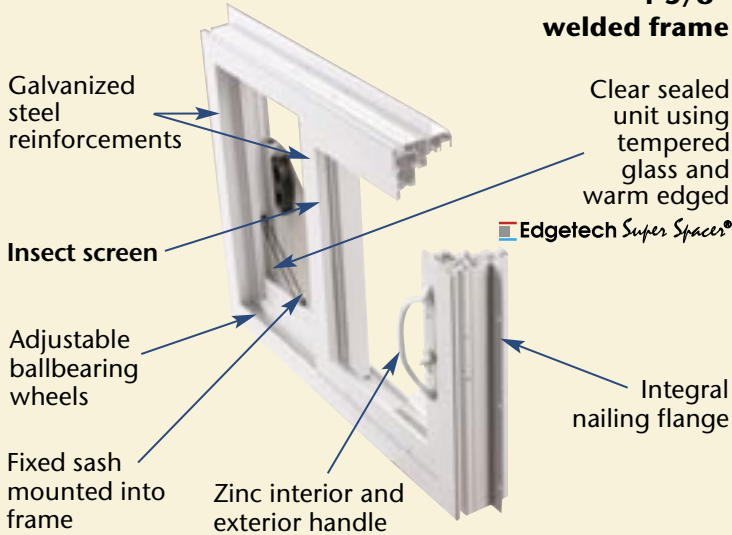

NUCON

VINYL PATIO DOOR

Attractive and affordable!

LOCKHEED

WINDOW CORP.

Since 1955

www.lockheedwindow.com

HIGHLY EFFICIENT STANDARD FEATURES

VINYL PATIO DOOR

VINYL PATIO DOOR 4-5/8" welded frame

STANDARD UNIT SIZES

UNITS

SIZES

Width	x	Height
59-1/2"	x	79-1/2" (XO)
71-1/2"	x	79-1/2" (XO)
95-1/2"	x	79-1/2" (XO)
107"	x	79-1/2" (OXO)

UNITS

SIZES

Width	x	Height
59-1/2"	x	79-1/2" (OX)
71-1/2"	x	79-1/2" (OX)
95-1/2"	x	79-1/2" (OX)
107"	x	79-1/2" (OXO)

X: Operating panel, viewed from outside looking in

OPTIONS

CHOICE OF FINISHES

White or Almond

CHOICE OF GRIDS (ALUMINUM)

Designer

Colonial

HARDWARE

Optional brass interior and exterior handle

OPTIONS

- Key lock (individual or multiple keyed alike)
- Energy-saving sealed unit with Low-E glass and argon gas using tempered glass and warm edged Edgetech Super Spacers®
- Matching sidelites & transoms
- Custom sizes available