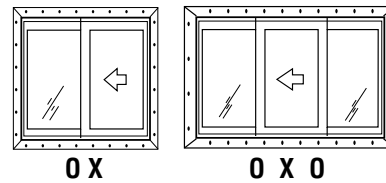

VINYL PATIO DOOR

VINYL PATIO DOOR 4-5/8" welded frame

STANDARD UNIT SIZES

UNITS

SIZES

Width	x	Height
59-1/2"	x	79-1/2" (XO)
71-1/2"	x	79-1/2" (XO)
95-1/2"	x	79-1/2" (XO)
107"	x	79-1/2" (OXO)

UNITS

SIZES

Width	x	Height
59-1/2"	x	79-1/2" (OX)
71-1/2"	x	79-1/2" (OX)
95-1/2"	x	79-1/2" (OX)
107"	x	79-1/2" (OXO)

X: Operating panel, viewed from outside looking in

OPTIONS

CHOICE OF FINISHES

White or Almond

CHOICE OF GRIDS (ALUMINUM)