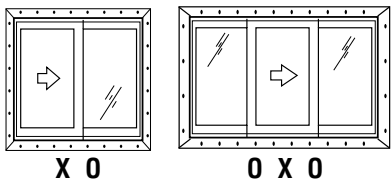

VINYL PATIO DOOR

VINYL PATIO DOOR 4-5/8" welded frame

STANDARD UNIT SIZES

UNITS

SIZES

Width	x	Height
59-1/2"	x	79-1/2" (XO)
71-1/2"	x	79-1/2" (XO)
95-1/2"	x	79-1/2" (XO)
107"	x	79-1/2" (OXO)

UNITS

SIZES

Width	x	Height
59-1/2"	x	79-1/2" (OX)
71-1/2"	x	79-1/2" (OX)
95-1/2"	x	79-1/2" (OX)
107"	x	79-1/2" (OXO)

X: Operating panel, viewed from outside looking in

OPTIONS

CHOICE OF FINISHES

White or Almond

CHOICE OF GRIDS (ALUMINUM)