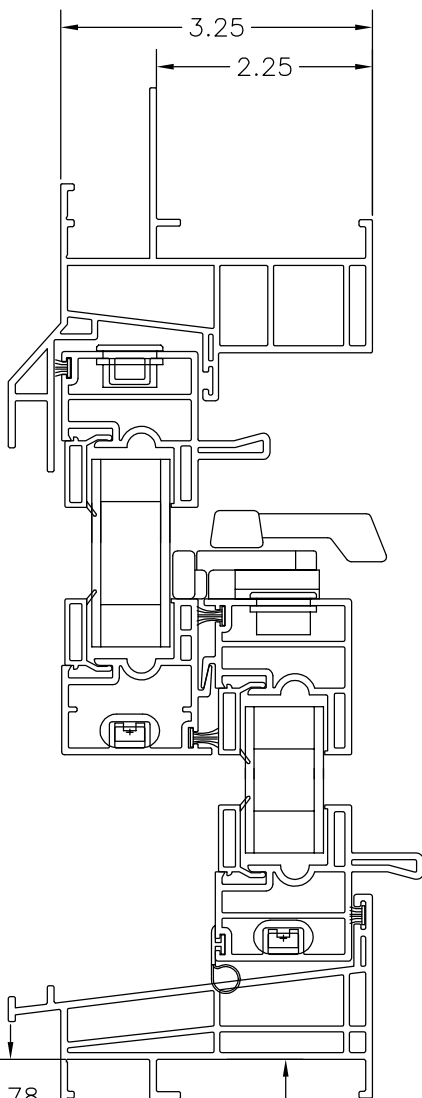

**SECTION "B-B"**  
NOT TO SCALE

**SECTION "A-A"**  
NOT TO SCALE

**NUCON<sup>®</sup>**  
DOUBLE HUNG  
NEW CONSTRUCTION WINDOW  
WELDED ASSEMBLY  
WITH "J" CHANNEL

NOT TO SCALE

WINDOW CORP.

Route 100, Pascoag, Rhode Island 02859  
TEL: (401) 568-3061  
FAX: (401) 568-2273  
[www.lockheedwindow.com](http://www.lockheedwindow.com)