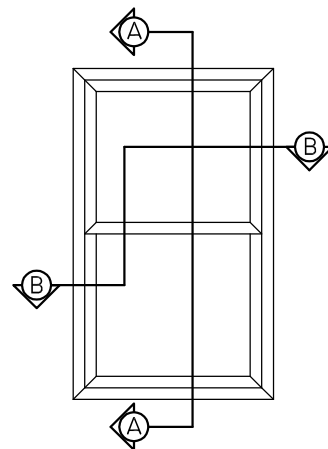

**SECTION "B-B"**  
NOT TO SCALE

**SECTION "A-A"**  
NOT TO SCALE

**NUCON<sup>®</sup>**  
DOUBLE HUNG  
NEW CONSTRUCTION WINDOW  
WELDED ASSEMBLY  
WITH "J" CHANNEL

NOT TO SCALE

WINDOW CORP.

Route 100, Pascoag, Rhode Island 02859  
TEL: (401) 568-3061  
FAX: (401) 568-2273  
[www.lockheedwindow.com](http://www.lockheedwindow.com)