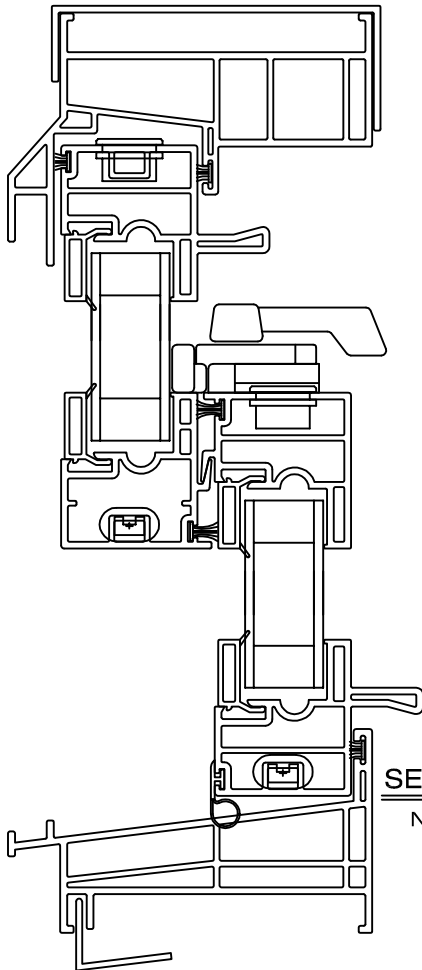

DETAIL "B"
NOT TO SCALE

DETAIL "D"
NOT TO SCALE

SECTION "A-A"
NOT TO SCALE

DETAIL "C"
NOT TO SCALE

MONARCH™
DOUBLE HUNG
WELDED ASSEMBLY
WITH INTEGRAL MULLION

NOT TO SCALE

WINDOW CORP.

Route 100, Pascoag, Rhode Island 02859
TEL: (401) 568-3061
FAX: (401) 568-2273
www.lockheedwindow.com