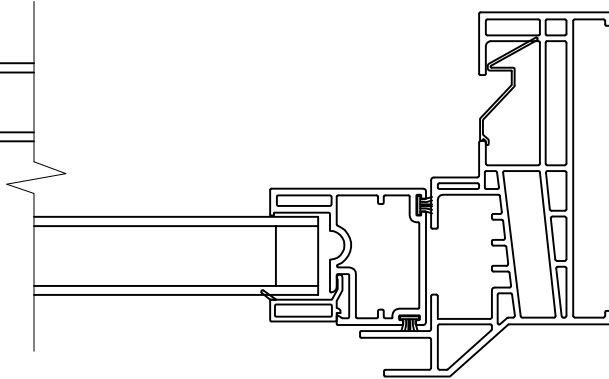

DETAIL "B"
NOT TO SCALE

DETAIL "D"
NOT TO SCALE

SECTION "A-A"
NOT TO SCALE

DETAIL "C"
NOT TO SCALE

MONARCH™
DOUBLE HUNG
WELDED ASSEMBLY
WITH INTEGRAL MULLION

NOT TO SCALE

WINDOW CORP.

Route 100, Pascoag, Rhode Island 02859
TEL: (401) 568-3061
FAX: (401) 568-2273
www.lockheedwindow.com