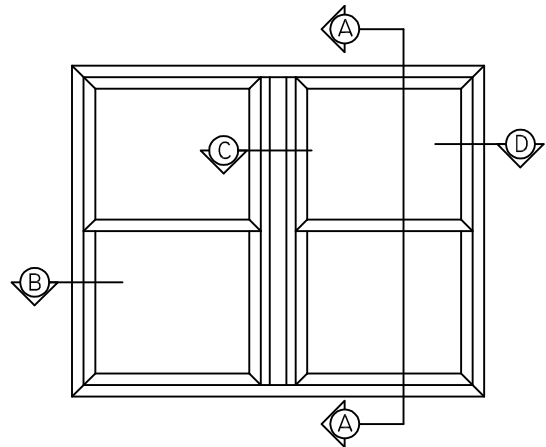

DETAIL "B"
NOT TO SCALE

DETAIL "D"
NOT TO SCALE

SECTION "A-A"
NOT TO SCALE

DETAIL "C"
NOT TO SCALE

MONARCH™
DOUBLE HUNG
WELDED ASSEMBLY
WITH INTEGRAL MULLION

NOT TO SCALE

WINDOW CORP.

Route 100, Pascoag, Rhode Island 02859
TEL: (401) 568-3061
FAX: (401) 568-2273
www.lockheedwindow.com