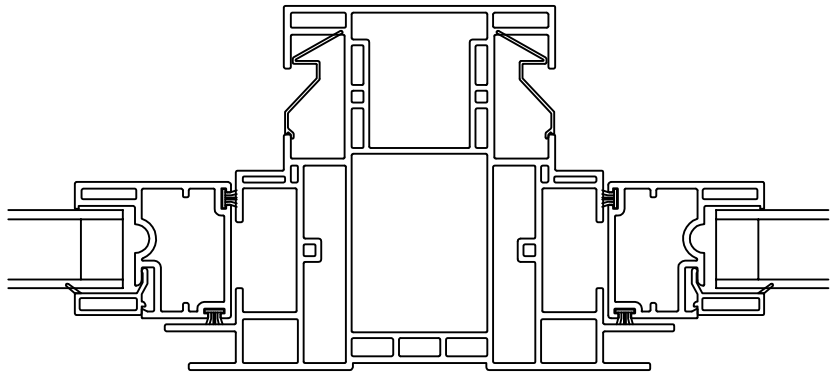

DETAIL "B"
NOT TO SCALE

DETAIL "D"
NOT TO SCALE

SECTION "A-A"
NOT TO SCALE

DETAIL "C"
NOT TO SCALE

MONARCH™
DOUBLE HUNG
WELDED ASSEMBLY
WITH INTEGRAL MULLION

NOT TO SCALE

WINDOW CORP.

Route 100, Pascoag, Rhode Island 02859
TEL: (401) 568-3061
FAX: (401) 568-2273
www.lockheedwindow.com